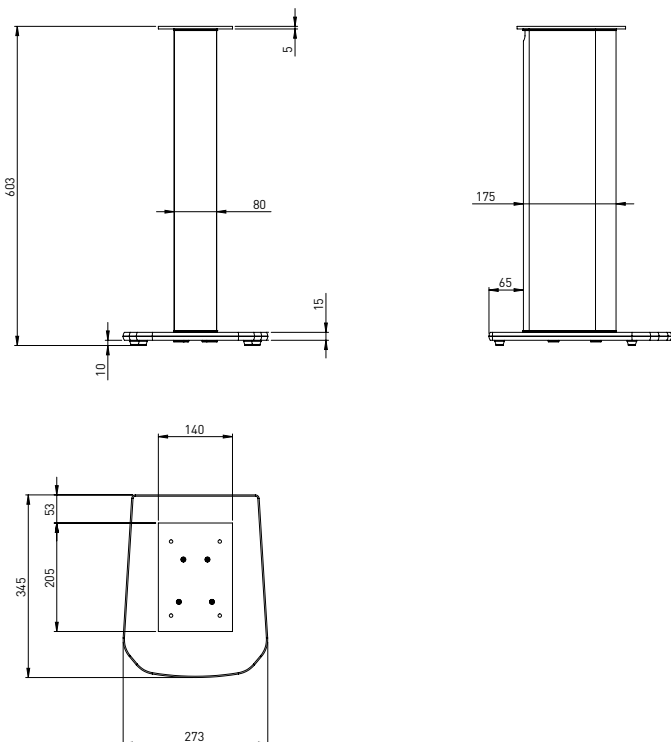

ARIA S900

Specification sheet

Key points

- Elegant design
- Noble materials
- Solid mounting of the Aria 906 loudspeaker with screws, optimal sealing and good stability
- Unique finish: Matt Aluminium, Black High Gloss base

Height	23 ³ / ₄ "
Weight	14lbs (6.3kg)