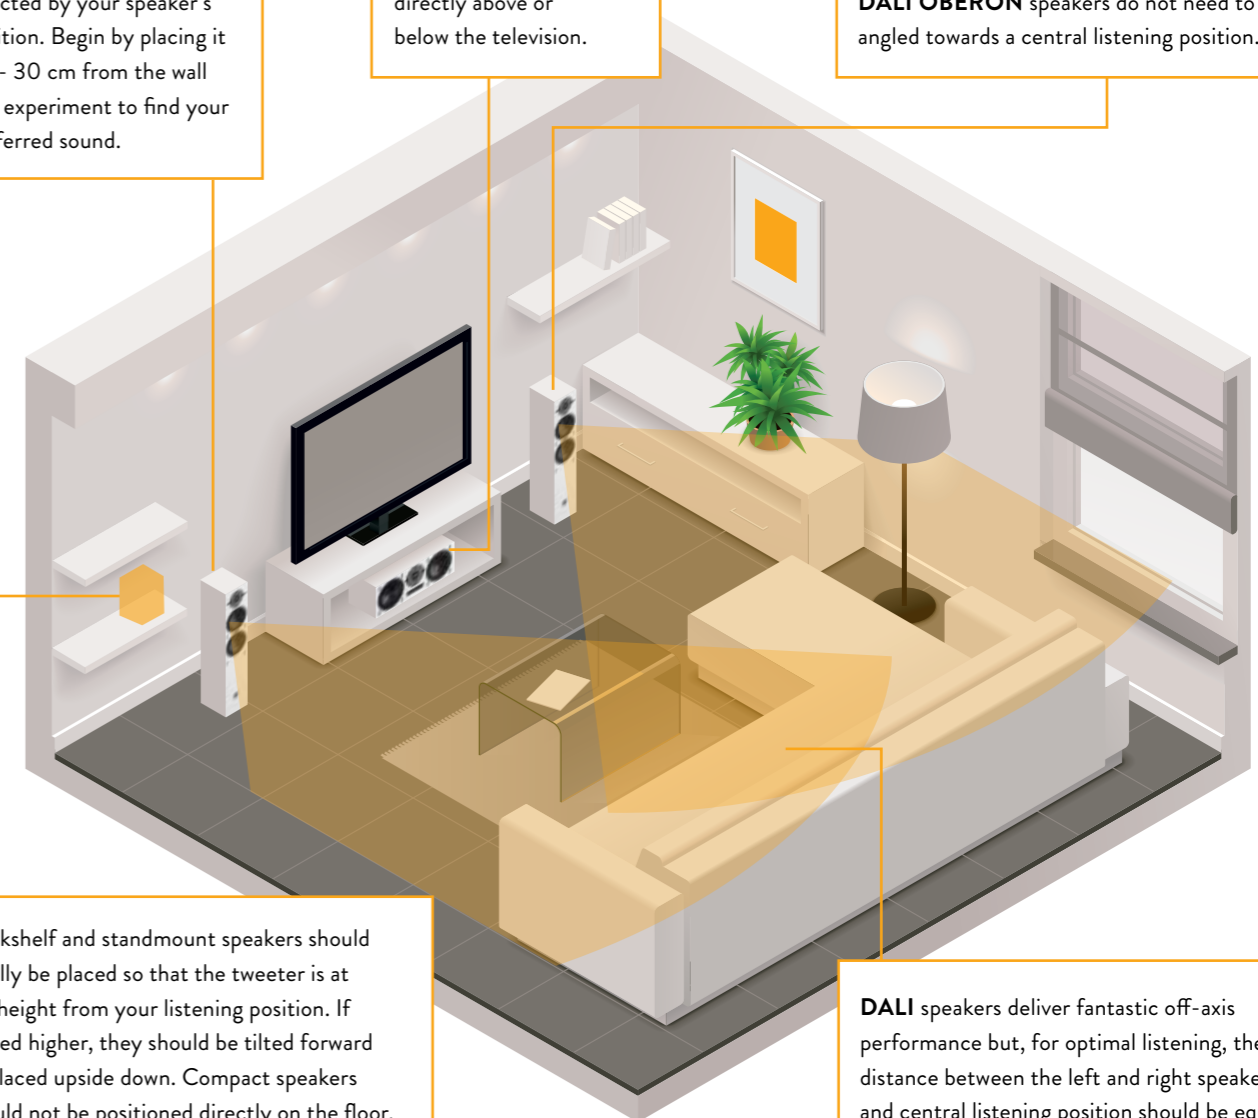

PLACING YOUR SPEAKERS

DALI loudspeakers are capable of exceptional performance, with a wide dispersion making placement much easier than with rival speakers. Here are some tips for getting the best out of them.

Bass performance will be affected by your speaker's position. Begin by placing it 20 - 30 cm from the wall and experiment to find your preferred sound.

Place the centre speaker directly above or below the television.

Thanks to their excellent off-axis response, DALI OBERON speakers do not need to be angled towards a central listening position.

Bookshelf and standmount speakers should ideally be placed so that the tweeter is at ear height from your listening position. If placed higher, they should be tilted forward or placed upside down. Compact speakers should not be positioned directly on the floor.

DALI speakers deliver fantastic off-axis performance but, for optimal listening, the distance between the left and right speakers and central listening position should be equal.

DALI OBERON VOKAL

The centrepiece for any OBERON surround sound system, the DALI OBERON VOKAL has been designed to integrate perfectly with any of the other speakers in the series.

With a 29mm ultra-lightweight soft dome tweeter and two 5¼-inch wood fibre SMC-based woofers, the OBERON VOKAL centre speaker is designed to sit directly above or below your screen to deliver a precise, clear and detailed movie or concert soundtrack.

woofers: Two 5¼-inch wood fibre SMC
tweeter: 29mm soft dome
size: 441 x 295 x 161mm

DALI OBERON sets a new benchmark for affordable audiophile speakers